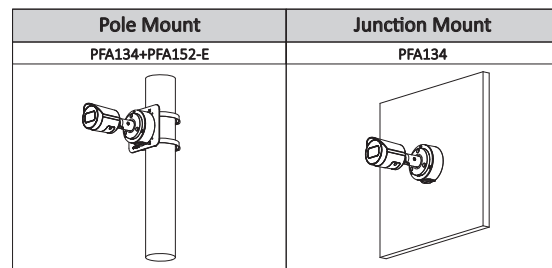

Structure

Casing	Metal
Dimensions	166.2 mm × Φ70 mm (6.54" × Φ2.76")
Net Weight	0.48 kg (1.1 lb)
Gross Weight	0.57 kg (1.3 lb)

Ordering Information

Type	Part Number	Description
4MP Camera	DH-IPC-HFW2431SP-S-S2	4MP Lite IR Fixed-focal Bullet Network Camera, PAL
	DH-IPC-HFW2431SN-S-S2	4MP Lite IR Fixed-focal Bullet Network Camera, NTSC
Accessories (optional)	PFA134	Junction Box
	PFA152-E	Pole Mount
	PFM321D	DC12V1A Power Adapter
	LR1002-1ET/1EC	Single-port Long Reach Ethernet over Coax Extender
	PFM900-E	Integrated Mount Tester
	PFM114	TLC SD Card

Accessories

Optional:

Dimensions (mm[inch])