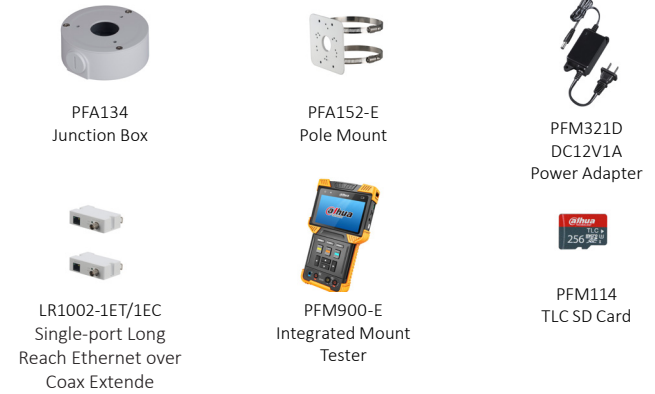

Structure

Casing	Metal
Dimensions	166.2 mm × Φ70 mm (6.54" × Φ2.76")
Net Weight	0.48 kg (1.1 lb)
Gross Weight	0.57 kg (1.3 lb)

Ordering Information

Type	Part Number	Description
4MP Camera	DH-IPC-HFW2431SP-S-S2	4MP Lite IR Fixed-focal Bullet Network Camera, PAL
	DH-IPC-HFW2431SN-S-S2	4MP Lite IR Fixed-focal Bullet Network Camera, NTSC
Accessories (optional)	PFA134	Junction Box
	PFA152-E	Pole Mount
	PFM321D	DC12V1A Power Adapter
	LR1002-1ET/1EC	Single-port Long Reach Ethernet over Coax Extender
	PFM900-E	Integrated Mount Tester
	PFM114	TLC SD Card

Accessories

Optional:

Dimensions (mm[inch])