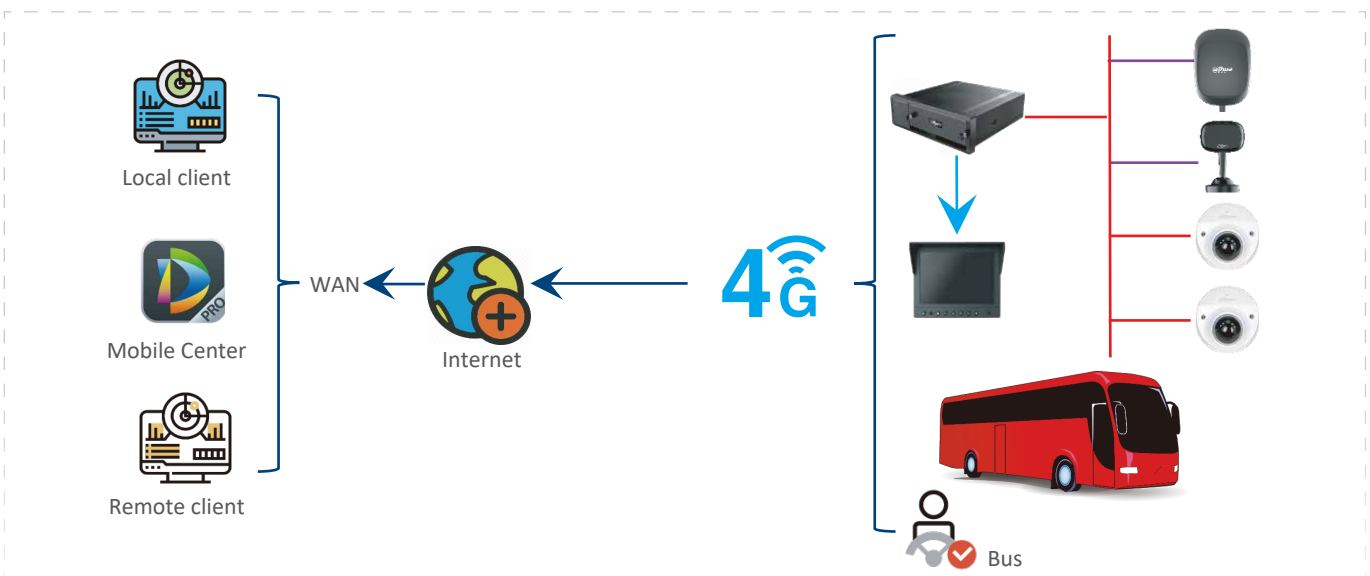

Bus Route Management

The e-fence can be used to regulate the driver to follow the designated but routes, otherwise it will trigger alarm to remind the driver in the control center.

e-Map

Passenger Counting

DSM

SOS

Video

e-Fence

Topology

Application Scenarios

Public Bus

Metro Bus

Intercity Bus

Tourist Bus

Recommended Products

MNVR4104-GFW
4 Channel HD Video Recorder

HDBW5241F-M
People Counting Camera

CDM5110-CYN
DSM Camera

Mobile Center
All-in-one Platform

* Design and specifications are subject to change without notice.