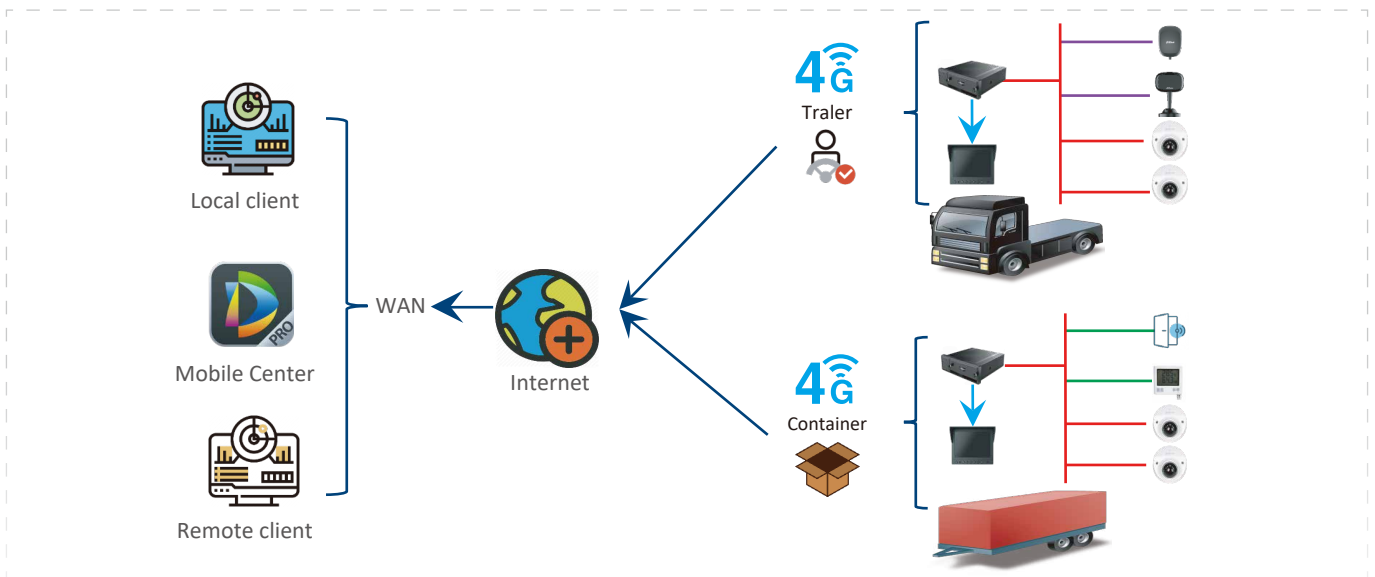

Topology

Application Scenarios